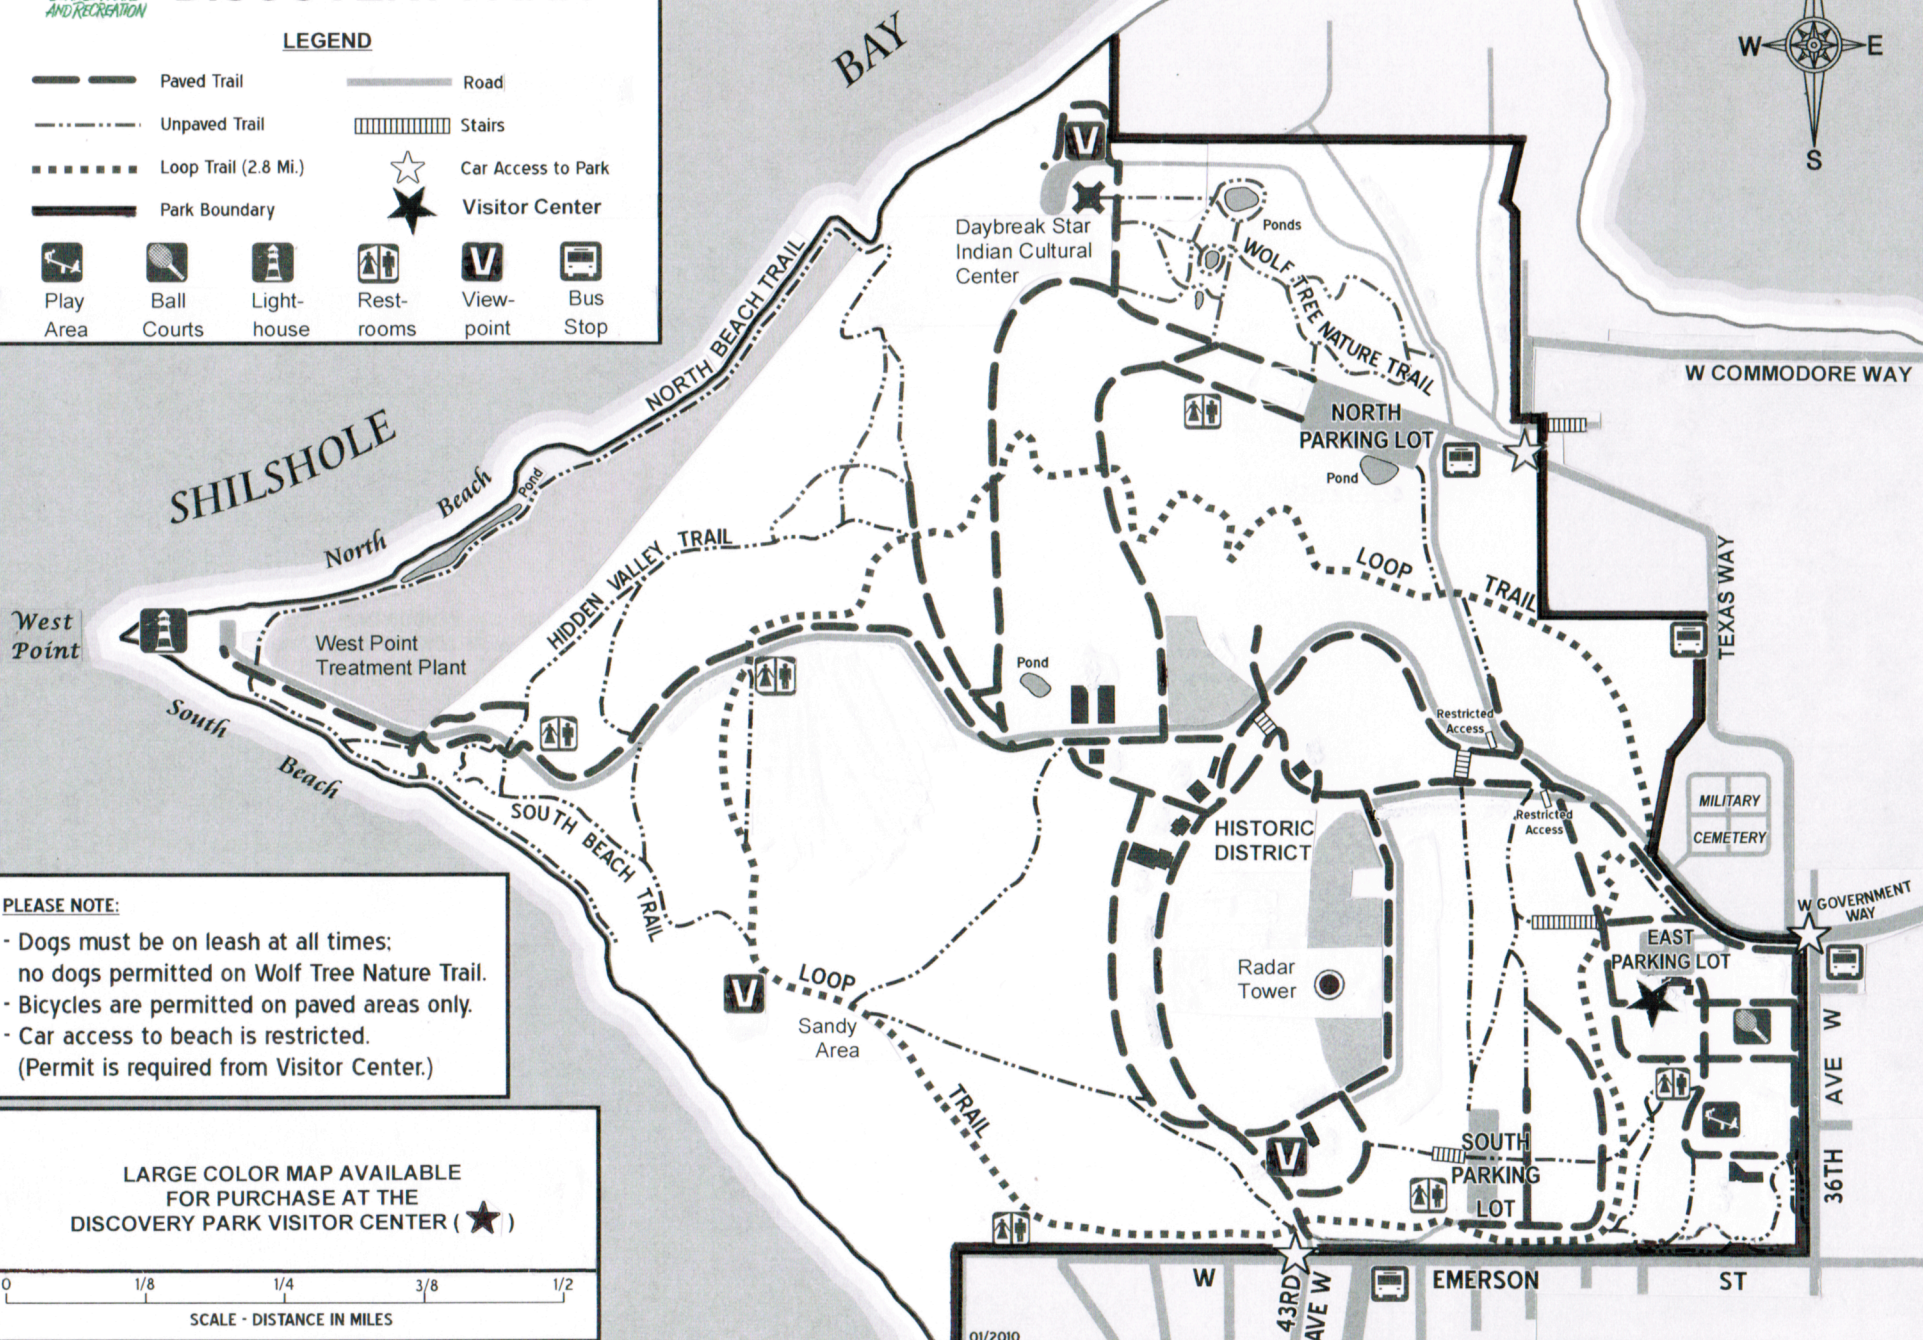

WAY-FINDING MAP OF DISCOVERY PARK

LEGEND

	Paved Trail		Road
	Unpaved Trail		Stairs
	Loop Trail (2.8 Mi.)		Car Access to Park
	Park Boundary		Visitor Center
	Play Area		Restrooms
	Ball Courts		Viewpoint
	Light-house		Bus Stop

PLEASE NOTE:

- Dogs must be on leash at all times; no dogs permitted on Wolf Tree Nature Trail.
- Bicycles are permitted on paved areas only.
- Car access to beach is restricted. (Permit is required from Visitor Center.)

LARGE COLOR MAP AVAILABLE FOR PURCHASE AT THE DISCOVERY PARK VISITOR CENTER (★)